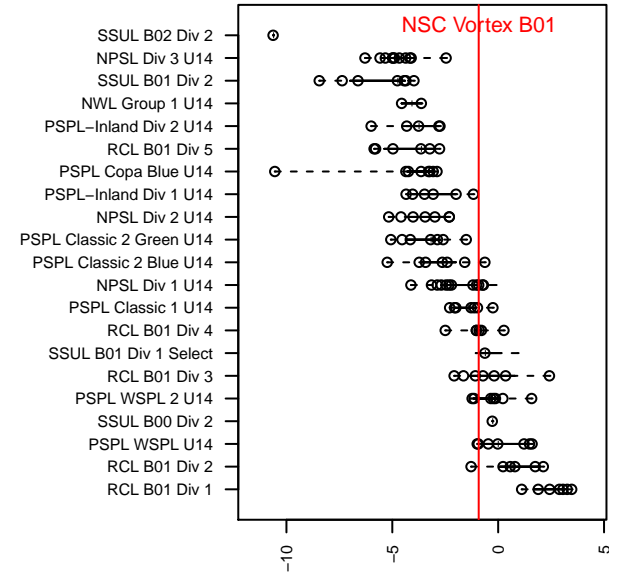

NSC Vortex B01

Northshore SC
Woodinville, WA
B01 total strength=1157
attack=4.61 defense=2.58
fall league = NPSL Div 1 U14

alt names used:
NORTHSHORE SELECT NSC VORTEX B01 (1
BU14 NSC Vortex

Venues played:
2015 KITG BU14 Green
2015 Bigfoot Gold U14
2015 NPSL Division 1 U14
2015 Cranberry Cup U13-14
2015 Founders Cup B01

**attack and defense variance (black dot)
relative to other teams
and top 10 in region**

**attack and defense rating
relative to others at age
and all opponents in last 13 months**

Performance relative to 13 month average