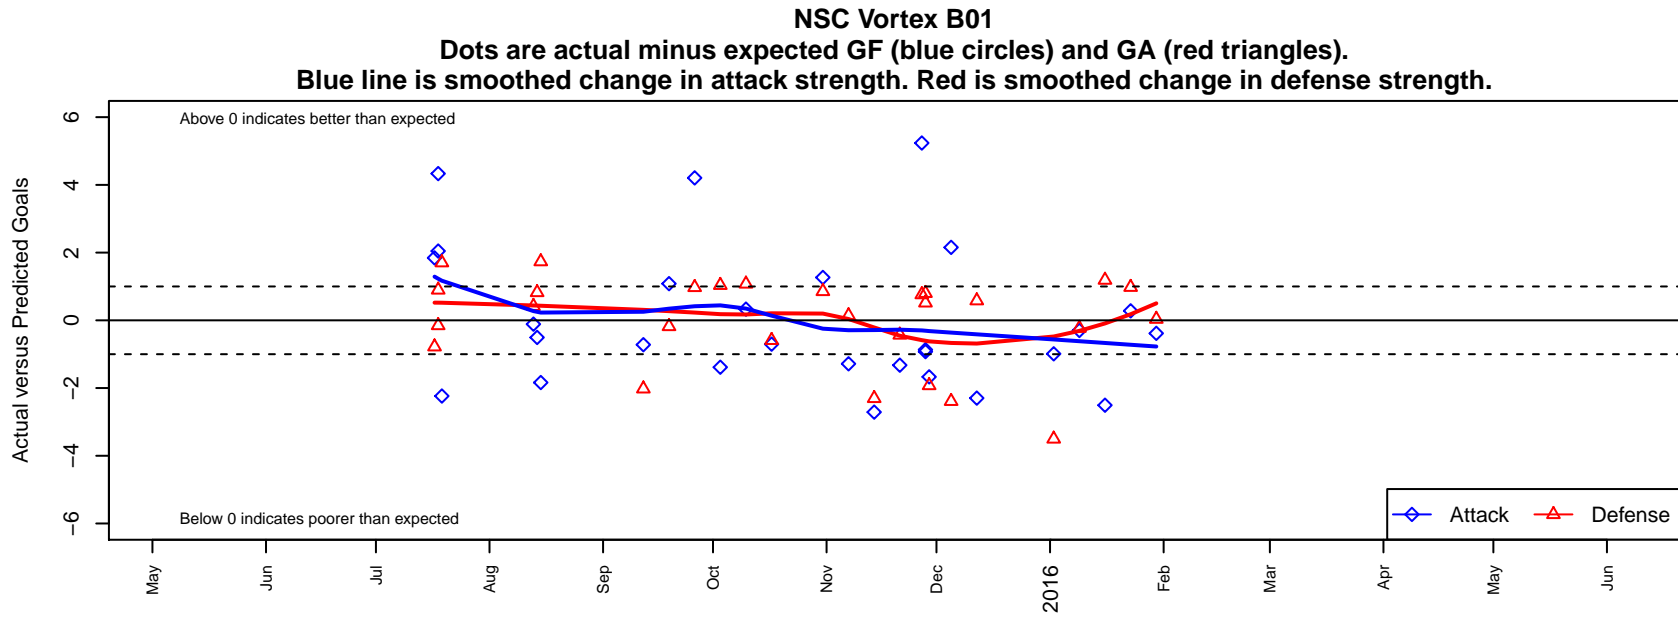

NSC Vortex B01

Northshore SC
Woodinville, WA
B01 total strength=1157
attack=4.61 defense=2.58
fall league = NPSL Div 1 U14

alt names used:
NORTHSHORE SELECT NSC VORTEX B01 (1
BU14 NSC Vortex

Venues played:
2015 KITG BU14 Green
2015 Bigfoot Gold U14
2015 NPSL Division 1 U14
2015 Cranberry Cup U13-14
2015 Founders Cup B01

**attack and defense variance (black dot)
relative to other teams
and top 10 in region**

**attack and defense rating
relative to others at age
and all opponents in last 13 months**

Performance relative to 13 month average